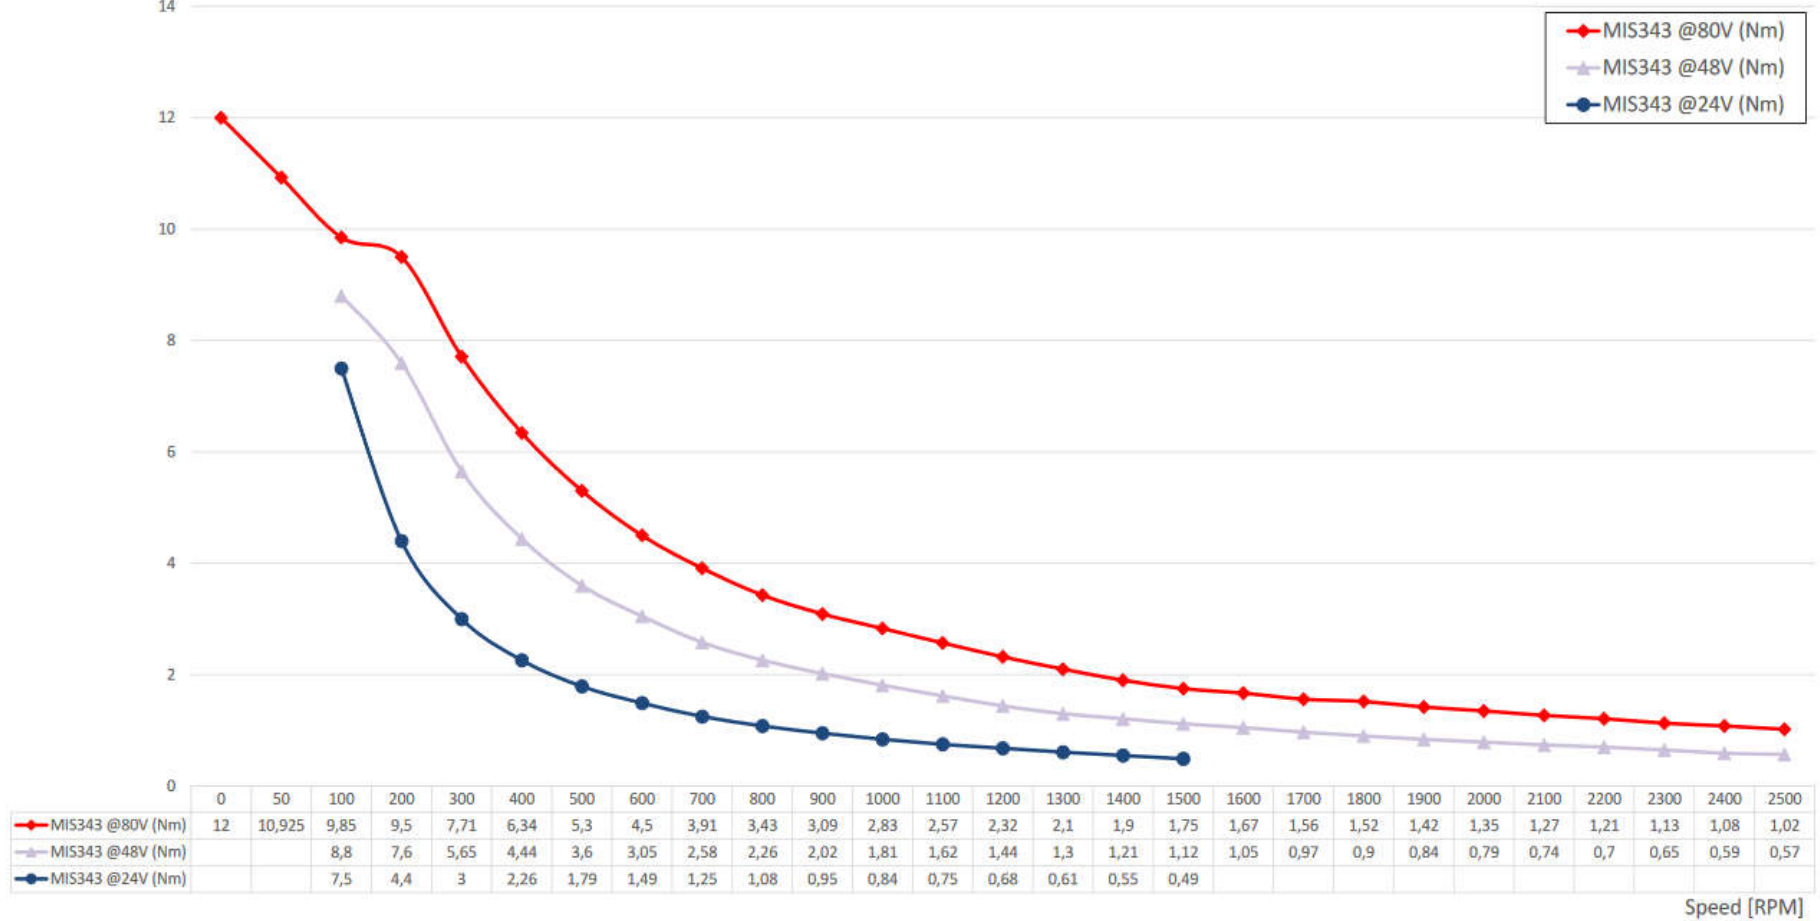

Torque [Nm] MIS343 Torque vs Speed

Speed [RPM]